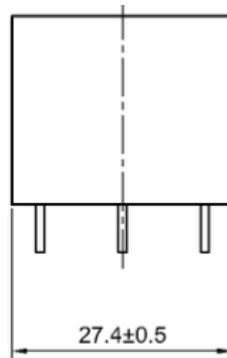

ETA-USA

16170 Vineyard Blvd. Suite 180 Morgan Hill, CA 95037 <http://www.eta-usa.com>
 Toll-free (US only): 800-ETA-POWR (800-382-7697) Telephone: 408 778-2793 FAX: 408-779-2753

Derating Curve & Mounting Diagram

Dimension Diagram (mm)

Pin	Single
1	Vin(N)
2	Vin(L)
3	-Vout
4	+Vout

Projection : Third angle projection
 Unit : mm
 Tolerance : $\pm 0.25\text{mm}$

ETA-USA

The Power Professionals

Package

UNIT:mm
1 Tube = 16 pcs
Length: 520 ± 1 mm