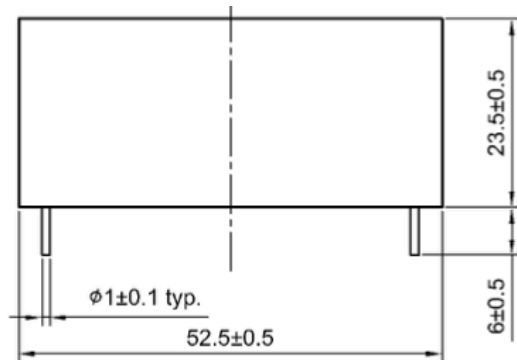

ETA-USA

16170 Vineyard Blvd. Suite 180 Morgan Hill, CA 95037 <http://www.eta-usa.com>
 Toll-free (US only): 800-ETA-POWR (800-382-7697) Telephone: 408 778-2793 FAX: 408-779-2753

Derating Curve & Mounting Diagram

Dimension Diagram (mm)

Pin	Single
1	Vin(N)
2	Vin(L)
3	-Vout
4	+Vout

Projection : Third angle projection
 Unit : mm
 Tolerance : $\pm 0.25\text{mm}$

ETA-USA

The Power Professionals

Package

UNIT:mm
1 Tube = 16 pcs
Length: 520 ± 1 mm