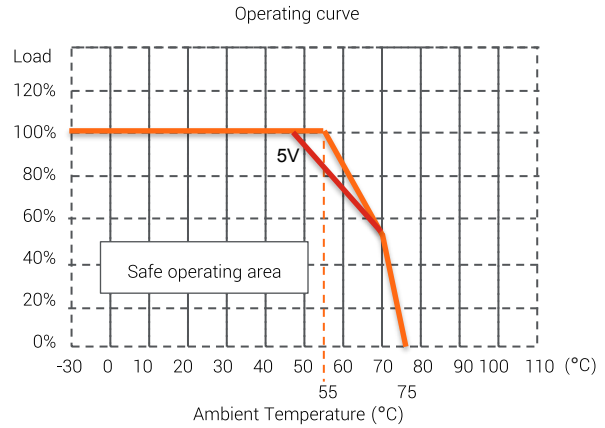

Derating Curve & Mounting Diagram