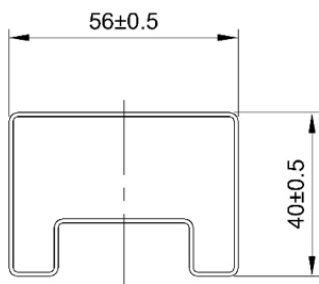

Dimension Diagram (mm)

Pin	Single
1	Vin(N)
2	Vin(L)
3	-Vout
4	+Vout

Projection : Third angle projection
 Unit : mm
 Tolerance : $\pm 0.25\text{mm}$

ETA-USA

The Power Professionals

Package

UNIT:mm
1 Tube = 16 pcs
Length: 520 ± 1 mm

Package/Ripple and Noise Method

ETA-USA

16170 Vineyard Blvd. Suite 180 Morgan Hill, CA 95037 <http://www.eta-usa.com>
Toll-free (US only): 800-ETA-POWR (800-382-7697) Telephone: 408 778-2793 FAX: 408-779-2753