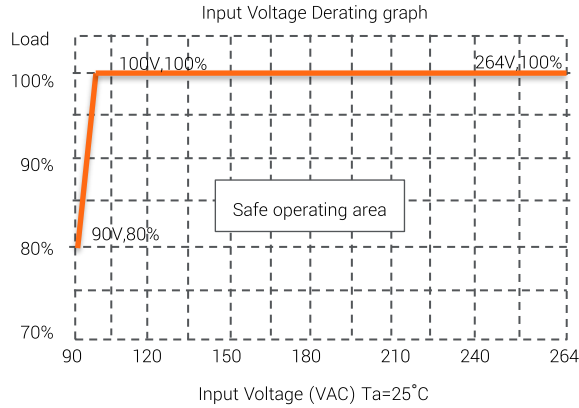

Derating Curve & Mounting Diagram