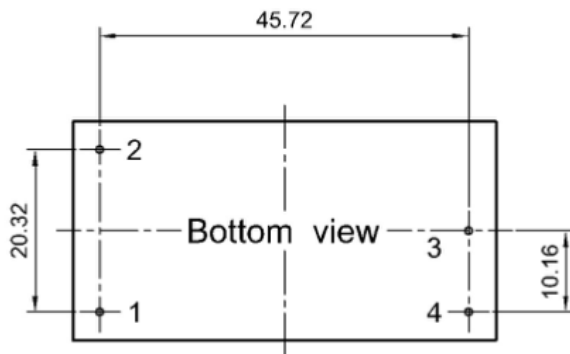

ETA-USA

16170 Vineyard Blvd. Suite 180 Morgan Hill, CA 95037 <http://www.eta-usa.com>
 Toll-free (US only): 800-ETA-POWR (800-382-7697) Telephone: 408 778-2793 FAX: 408-779-2753

Derating Curve & Mounting Diagram

Dimension Diagram (mm)

Pin	Single
1	Vin(N)
2	Vin(L)
3	-Vout
4	+Vout

Projection : Third angle projection
 Unit : mm
 Tolerance : $\pm 0.25\text{mm}$

ETA-USA

The Power Professionals

Package

UNIT:mm
1 Tube = 16 pcs
Length: 520 ± 1 mm