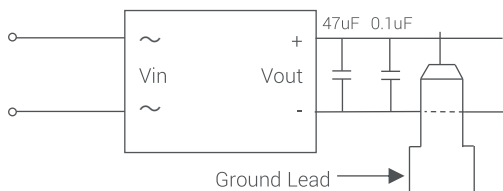

Package/Ripple and Noise Method

ETA-USA

16170 Vineyard Blvd. Suite 180 Morgan Hill, CA 95037 <http://www.eta-usa.com>
Toll-free (US only): 800-ETA-POWR (800-382-7697) Telephone: 408 778-2793 FAX: 408-779-2753